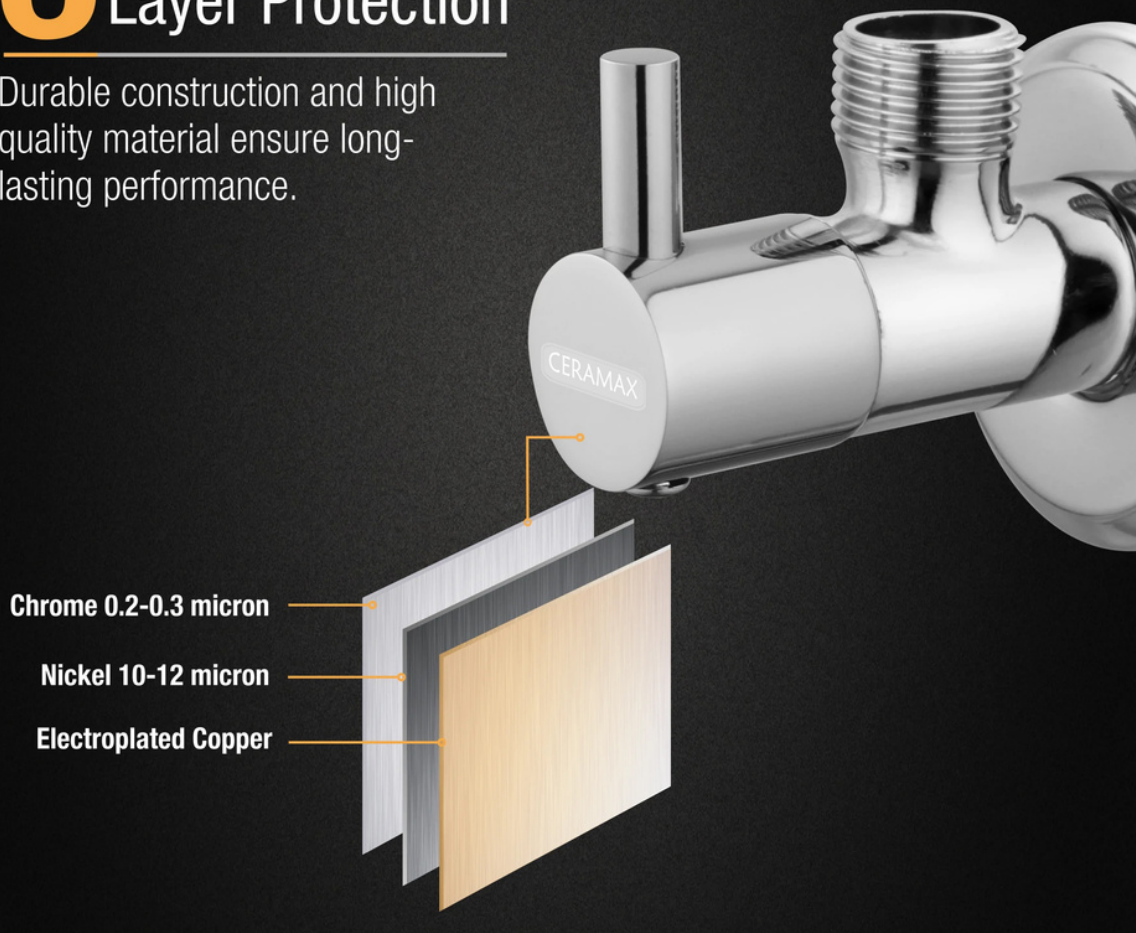

PREMIUM QUALITY

Durable construction and top-quality components ensure long lasting performance.

HIGH GRADE THREADS

Deeper and smoother threads design makes work easier and more effective.

HARD CHROME PLATING

HIGH GRADE THREADS

Deeper and smoother threads design makes work easier and more effective.

HARD CHROME PLATING

Chrome finish is highly reflective for a mirror-like look that works with any decorating style.

ANGLE VALVE

LAYER PROTECTION

3 TECHNOLOGY Layer Protection

Durable construction and high quality material ensure long-lasting performance.

FLOOR DRAIN JALI

FLOOR DRAIN JALI

HEALTH FAUCETS