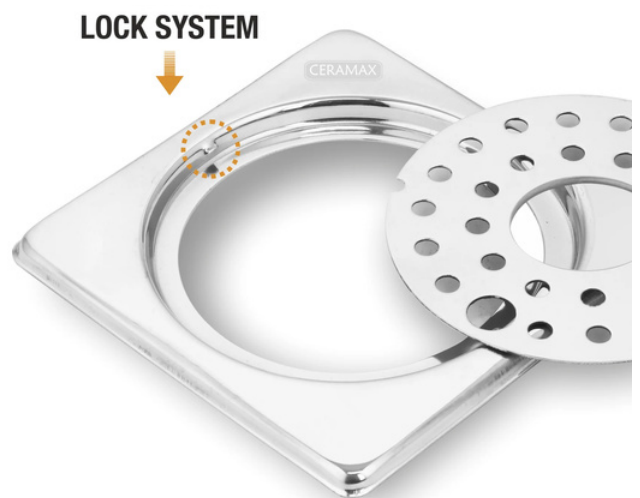

HIGH GRADE THREADS

Deeper and smoother threads design makes work easier and more effective.

HARD CHROME PLATING

Chrome finish is highly reflective for a mirror-like look that works with any decorating style.

ANGLE VALVE

LAYER PROTECTION

3 TECHNOLOGY Layer Protection

Durable construction and high quality material ensure long-lasting performance.

FLOOR DRAIN JALI

FLOOR DRAIN JALI

HEALTH FAUCETS