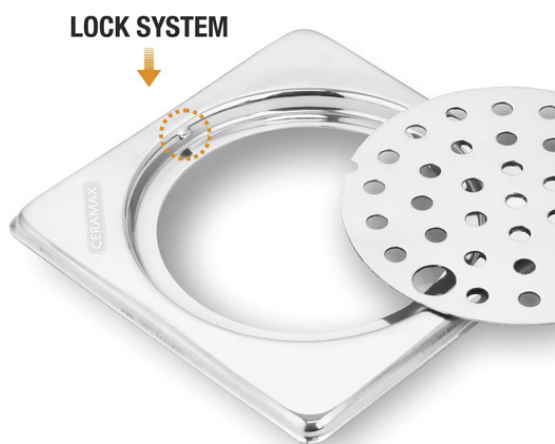

HIGH GRADE THREADS

Deeper and smoother threads design makes work easier and more effective.

HARD CHROME PLATING

Chrome finish is highly reflective for a mirror-like look that works with any decorating style.

ANGLE VALVE

LAYER PROTECTION

3 TECHNOLOGY Layer Protection

Durable construction and high quality material ensure long-lasting performance.

FLOOR DRAIN JALI

FLOOR DRAIN JALI

HEALTH FAUCETS