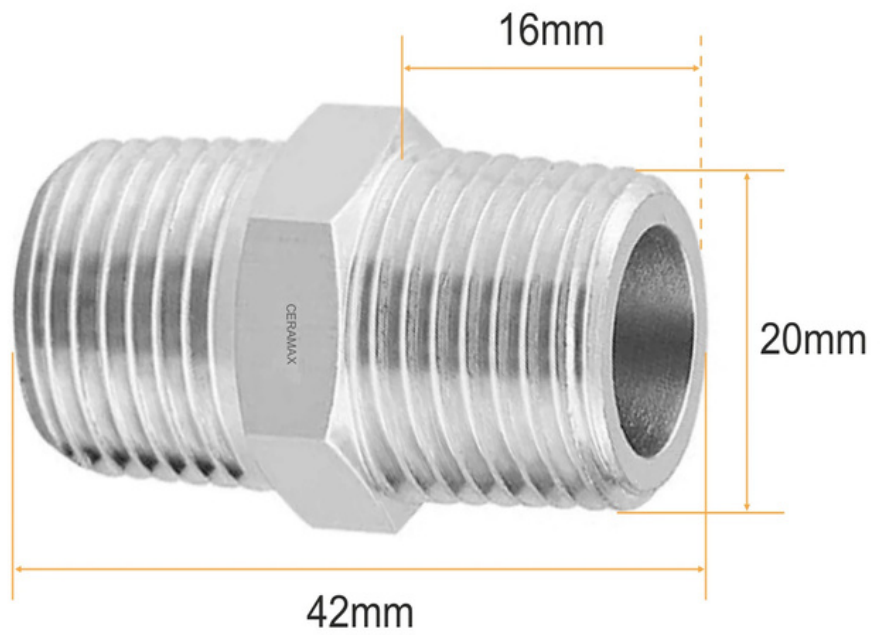

HEX NIPPLE

RAW MATERIAL
Brass

SURFACE TREATMENT
Chrome Finish

PREMIUM QUALITY

Durable construction and top-quality components ensure long lasting performance.